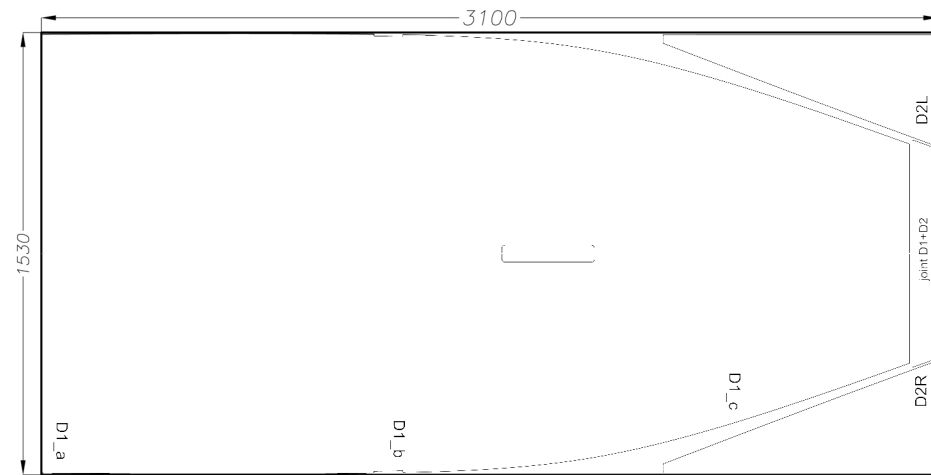

Hull & deck / Templates layout A3 sheet TAV_2/3

PANNELLI COPERTA / deck panels

COMPENSATO MARINO CERTIFICATO_SPESSORE 8 MM
Certified marine plywood_thickness 8 mm